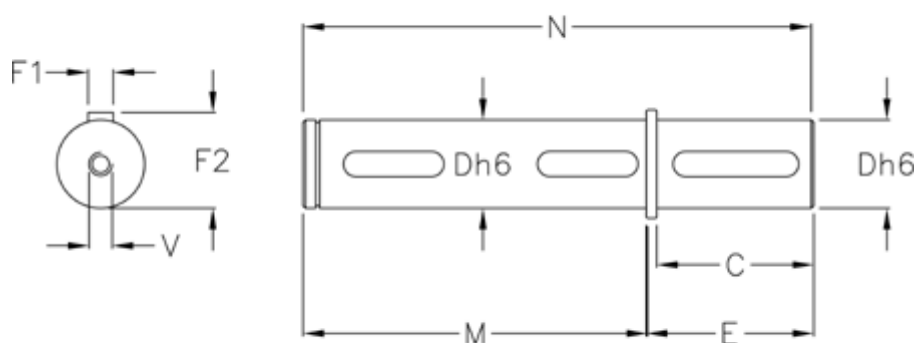

Data Sheet

Article number: 39290630124

Description: Single outputshaft for (M)VFL 63
Special $\varnothing 25/\varnothing 24$

Measures

C = 60
D = 25
E = 65
F1 = 8
F2 = 28.0
M = 127
N = 192
V = M8x20